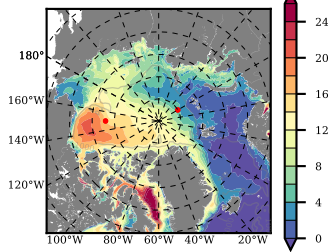

BCTGR273ERA5AO1SC1 mean FWC (m) over 1994

Mean FWC (m) from BG Obs Sys. (Proshutinsky et al. GRL2018) over year 2003-2017

Mean FWC (m) from Init State

BCTGR273ERA5AO1SC1 mean SSH anomaly

Mean DOT from Armitage et al. 2017 2003-2014