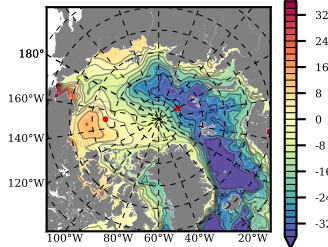

BCTGR273ERA5AO1SC1 mean FWC (m) over 1994

Mean FWC (m) from BG Obs Sys. (Proshutinsky et al. GRL2018) over year 2003-2017

Mean FWC (m) from Init State

BCTGR273ERA5AO1SC1 mean SSH anomaly

Mean DOT from Armitage et al. 2017 2003-2014