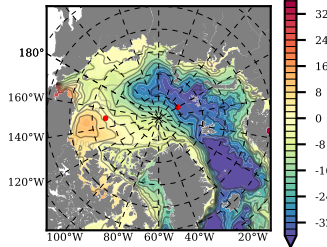

BCTGR273ERA5AO1SC1 mean FWC (m) over 1995

Mean FWC (m) from BG Obs Sys. (Proshutinsky et al. GRL2018) over year 2003-2017

Mean FWC (m) from Init State

BCTGR273ERA5AO1SC1 mean SSH anomaly

Mean DOT from Armitage et al. 2017 2003-2014