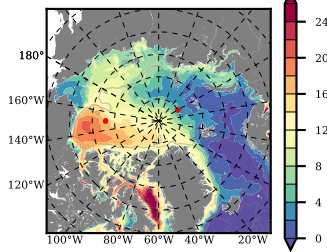

BCTGR273ERA5AO1SC1 mean FWC (m) over 1995

Mean FWC (m) from BG Obs Sys. (Proshutinsky et al. GRL2018) over year 2003-2017

Mean FWC (m) from Init State

BCTGR273ERA5AO1SC1 mean SSH anomaly

Mean DOT from Armitage et al. 2017 2003-2014