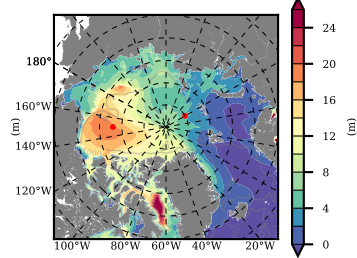

BCTGR273ERA5AO1SC1 mean FWC (m) over 1995

Mean FWC (m) from BG Obs Sys. (Proshutinsky et al. GRL2018) over year 2003-2017

Mean FWC (m) from Init State

BCTGR273ERA5AO1SC1 mean SSH anomaly

Mean DOT from Armitage et al. 2017 2003-2014