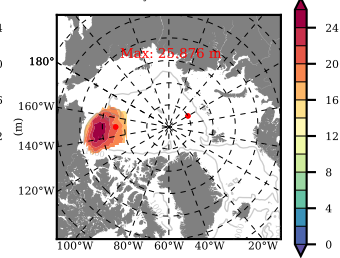

BCTGR273ERA5AO1SC1 mean FWC (m) over 1995

Mean FWC (m) from BG Obs Sys. (Proshutinsky et al. GRL2018) over year 2003-2017

Mean FWC (m) from Init State

BCTGR273ERA5AO1SC1 mean SSH anomaly

Mean DOT from Armitage et al. 2017 2003-2014