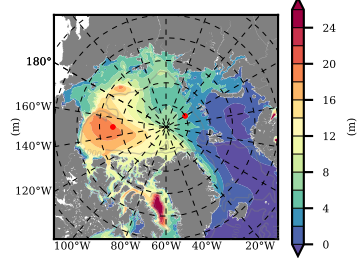

BCTGR273ERA5AO1SC1 mean FWC (m) over 1996

Mean FWC (m) from BG Obs Sys. (Proshutinsky et al. GRL2018) over year 2003-2017

Mean FWC (m) from Init State

BCTGR273ERA5AO1SC1 mean SSH anomaly

Mean DOT from Armitage et al. 2017 2003-2014