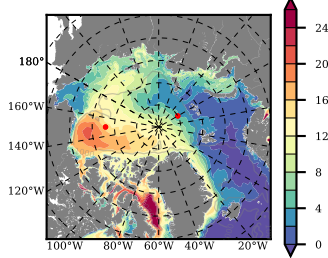

BCTGR273ERA5AO1SC1 mean FWC (m) over 1996

Mean FWC (m) from BG Obs Sys. (Proshutinsky et al. GRL2018) over year 2003-2017

Mean FWC (m) from Init State

BCTGR273ERA5AO1SC1 mean SSH anomaly

Mean DOT from Armitage et al. 2017 2003-2014