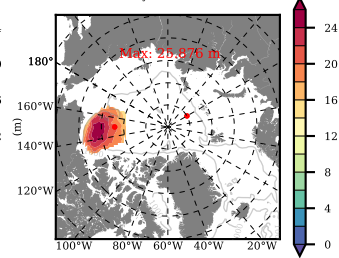

BCTGR273ERA5AO1SC1 mean FWC (m) over 1996

Mean FWC (m) from BG Obs Sys. (Proshutinsky et al. GRL2018) over year 2003-2017

Mean FWC (m) from Init State

BCTGR273ERA5AO1SC1 mean SSH anomaly

Mean DOT from Armitage et al. 2017 2003-2014