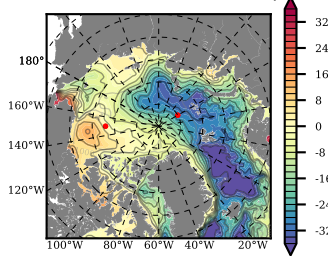

BCTGR273ERA5AO1SC1 mean FWC (m) over 1996

Mean FWC (m) from BG Obs Sys. (Proshutinsky et al. GRL2018) over year 2003-2017

Mean FWC (m) from Init State

BCTGR273ERA5AO1SC1 mean SSH anomaly

Mean DOT from Armitage et al. 2017 2003-2014