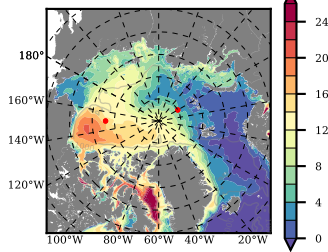

BCTGR273ERA5AO1SC1 mean FWC (m) over 1997

Mean FWC (m) from BG Obs Sys. (Proshutinsky et al. GRL2018) over year 2003-2017

Mean FWC (m) from Init State

BCTGR273ERA5AO1SC1 mean SSH anomaly

Mean DOT from Armitage et al. 2017 2003-2014