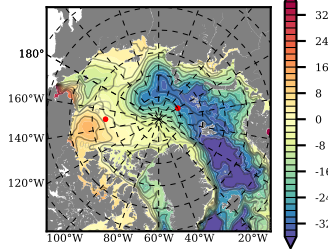

BCTGR273ERA5AO1SC1 mean FWC (m) over 1997

Mean FWC (m) from BG Obs Sys. (Proshutinsky et al. GRL2018) over year 2003-2017

Mean FWC (m) from Init State

BCTGR273ERA5AO1SC1 mean SSH anomaly

Mean DOT from Armitage et al. 2017 2003-2014