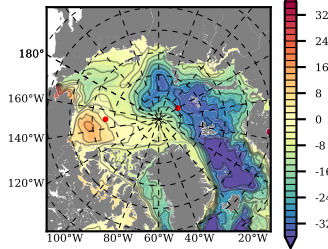

BCTGR273ERA5AO1SC1 mean FWC (m) over 1998

Mean FWC (m) from BG Obs Sys. (Proshutinsky et al. GRL2018) over year 2003-2017

Mean FWC (m) from Init State

BCTGR273ERA5AO1SC1 mean SSH anomaly

Mean DOT from Armitage et al. 2017 2003-2014