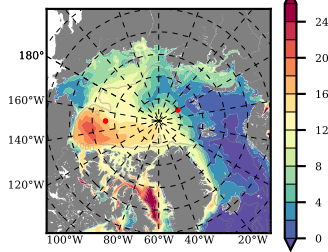

BCTGR273ERA5AO1SC1 mean FWC (m) over 1998

Mean FWC (m) from BG Obs Sys. (Proshutinsky et al. GRL2018) over year 2003-2017

Mean FWC (m) from Init State

BCTGR273ERA5AO1SC1 mean SSH anomaly

Mean DOT from Armitage et al. 2017 2003-2014