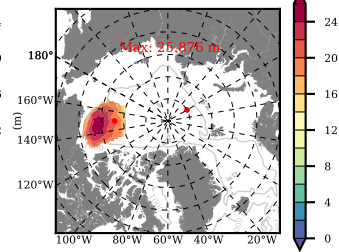

BCTGR273ERA5AO1SC1 mean FWC (m) over 1998

Mean FWC (m) from BG Obs Sys. (Proshutinsky et al. GRL2018) over year 2003-2017

Mean FWC (m) from Init State

BCTGR273ERA5AO1SC1 mean SSH anomaly

Mean DOT from Armitage et al. 2017 2003-2014