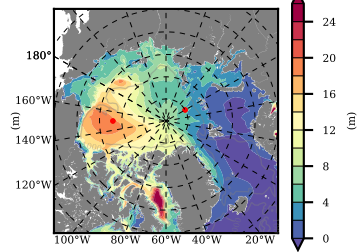

BCTGR273ERA5AO1SC1 mean FWC (m) over 1998

Mean FWC (m) from BG Obs Sys. (Proshutinsky et al. GRL2018) over year 2003-2017

Mean FWC (m) from Init State

BCTGR273ERA5AO1SC1 mean SSH anomaly

Mean DOT from Armitage et al. 2017 2003-2014