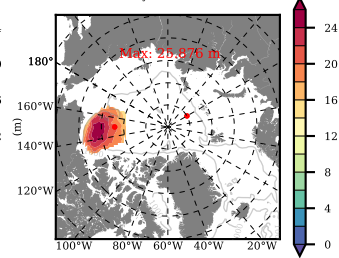

BCTGR273ERA5AO1SC1 mean FWC (m) over 1999

Mean FWC (m) from BG Obs Sys. (Proshutinsky et al. GRL2018) over year 2003-2017

Mean FWC (m) from Init State

BCTGR273ERA5AO1SC1 mean SSH anomaly

Mean DOT from Armitage et al. 2017 2003-2014