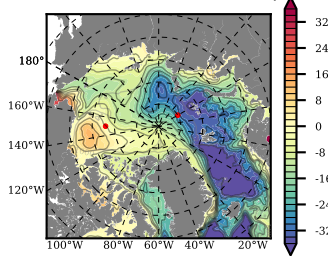

BCTGR273ERA5AO1SC1 mean FWC (m) over 1999

Mean FWC (m) from BG Obs Sys. (Proshutinsky et al. GRL2018) over year 2003-2017

Mean FWC (m) from Init State

BCTGR273ERA5AO1SC1 mean SSH anomaly

Mean DOT from Armitage et al. 2017 2003-2014