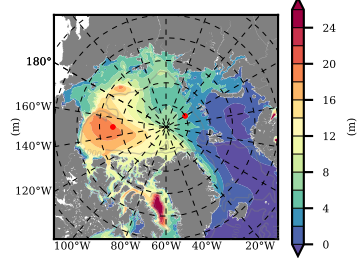

BCTGR273ERA5AO1SC1 mean FWC (m) over 1999

Mean FWC (m) from BG Obs Sys. (Proshutinsky et al. GRL2018) over year 2003-2017

Mean FWC (m) from Init State

BCTGR273ERA5AO1SC1 mean SSH anomaly

Mean DOT from Armitage et al. 2017 2003-2014