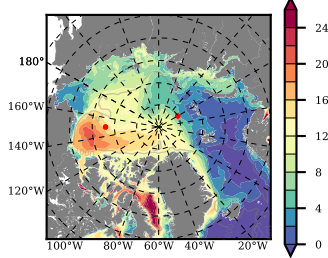

BCTGR273ERA5AO1SC1 mean FWC (m) over 1999

Mean FWC (m) from BG Obs Sys. (Proshutinsky et al. GRL2018) over year 2003-2017

Mean FWC (m) from Init State

BCTGR273ERA5AO1SC1 mean SSH anomaly

Mean DOT from Armitage et al. 2017 2003-2014