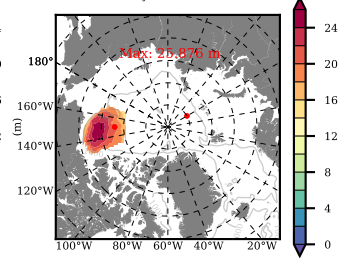

BCTGR273ERA5AO1SC1 mean FWC (m) over 2000

Mean FWC (m) from BG Obs Sys. (Proshutinsky et al. GRL2018) over year 2003-2017

Mean FWC (m) from Init State

BCTGR273ERA5AO1SC1 mean SSH anomaly

Mean DOT from Armitage et al. 2017 2003-2014