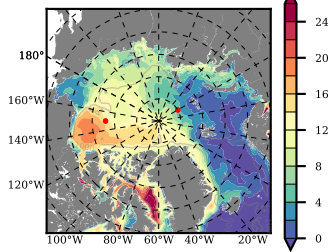

BCTGR273ERA5AO1SC1 mean FWC (m) over 2000

Mean FWC (m) from BG Obs Sys. (Proshutinsky et al. GRL2018) over year 2003-2017

Mean FWC (m) from Init State

BCTGR273ERA5AO1SC1 mean SSH anomaly

Mean DOT from Armitage et al. 2017 2003-2014