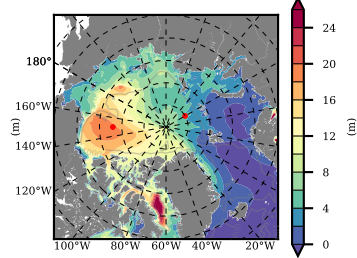

BCTGR273ERA5AO1SC1 mean FWC (m) over 2000

Mean FWC (m) from BG Obs Sys. (Proshutinsky et al. GRL2018) over year 2003-2017

Mean FWC (m) from Init State

BCTGR273ERA5AO1SC1 mean SSH anomaly

Mean DOT from Armitage et al. 2017 2003-2014