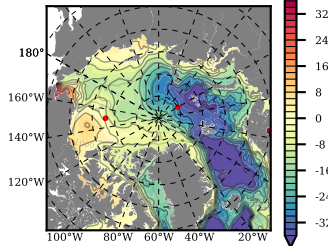

BCTGR273ERA5AO1SC1 mean FWC (m) over 2000

Mean FWC (m) from BG Obs Sys. (Proshutinsky et al. GRL2018) over year 2003-2017

Mean FWC (m) from Init State

BCTGR273ERA5AO1SC1 mean SSH anomaly

Mean DOT from Armitage et al. 2017 2003-2014