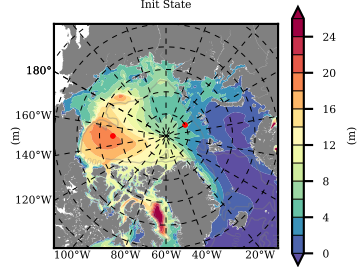

BCTGR273ERA5AO1SC1 mean FWC (m) over 2001

Mean FWC (m) from BG Obs Sys. (Proshutinsky et al. GRL2018) over year 2003-2017

Mean FWC (m) from Init State

BCTGR273ERA5AO1SC1 mean SSH anomaly

Mean DOT from Armitage et al. 2017 2003-2014