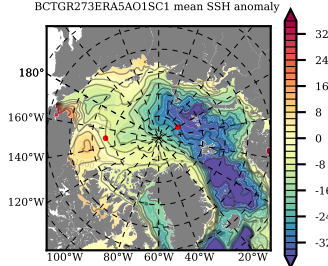

BCTGR273ERA5AO1SC1 mean FWC (m) over 2001

Mean FWC (m) from BG Obs Sys. (Proshutinsky et al. GRL2018) over year 2003-2017

Mean FWC (m) from Init State

BCTGR273ERA5AO1SC1 mean SSH anomaly

Mean DOT from Armitage et al. 2017 2003-2014