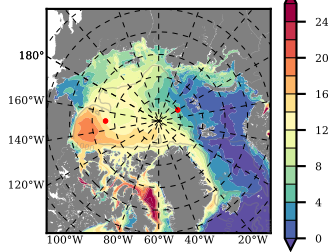

BCTGR273ERA5AO1SC1 mean FWC (m) over 2001

Mean FWC (m) from BG Obs Sys. (Proshutinsky et al. GRL2018) over year 2003-2017

Mean FWC (m) from Init State

BCTGR273ERA5AO1SC1 mean SSH anomaly

Mean DOT from Armitage et al. 2017 2003-2014