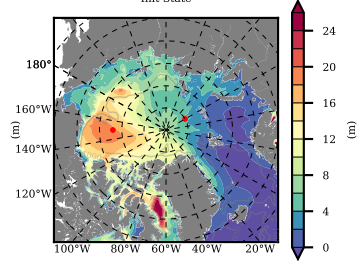

BCTGR273ERA5AO1SC1 mean FWC (m) over 2002

Mean FWC (m) from BG Obs Sys. (Proshutinsky et al. GRL2018) over year 2003-2017

Mean FWC (m) from Init State

BCTGR273ERA5AO1SC1 mean SSH anomaly

Mean DOT from Armitage et al. 2017 2003-2014