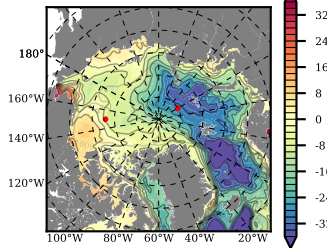

BCTGR273ERA5AO1SC1 mean FWC (m) over 2002

Mean FWC (m) from BG Obs Sys. (Proshutinsky et al. GRL2018) over year 2003-2017

Mean FWC (m) from Init State

BCTGR273ERA5AO1SC1 mean SSH anomaly

Mean DOT from Armitage et al. 2017 2003-2014