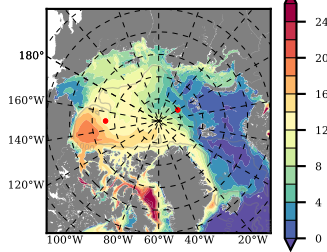

BCTGR273ERA5AO1SC1 mean FWC (m) over 2002

Mean FWC (m) from BG Obs Sys. (Proshutinsky et al. GRL2018) over year 2003-2017

Mean FWC (m) from Init State

BCTGR273ERA5AO1SC1 mean SSH anomaly

Mean DOT from Armitage et al. 2017 2003-2014