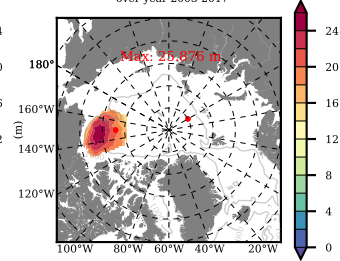

BCTGR273ERA5AO1SC1 mean FWC (m) over 2002

Mean FWC (m) from BG Obs Sys. (Proshutinsky et al. GRL2018) over year 2003-2017

Mean FWC (m) from Init State

BCTGR273ERA5AO1SC1 mean SSH anomaly

Mean DOT from Armitage et al. 2017 2003-2014