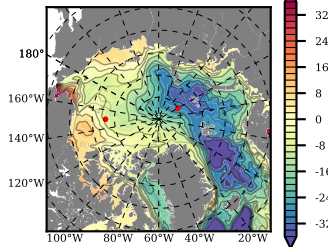

BCTGR273ERA5AO1SC1 mean FWC (m) over 2003

Mean FWC (m) from BG Obs Sys. (Proshutinsky et al. GRL2018) over year 2003

Mean FWC (m) from Init State

BCTGR273ERA5AO1SC1 mean SSH anomaly

Mean DOT from Armitage et al. 2017 2003