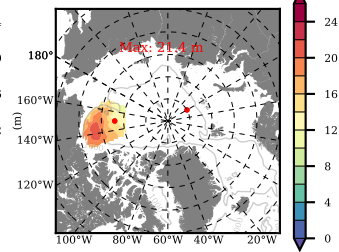

BCTGR273ERA5AO1SC1 mean FWC (m) over 2003

Mean FWC (m) from BG Obs Sys. (Proshutinsky et al. GRL2018) over year 2003

Mean FWC (m) from Init State

BCTGR273ERA5AO1SC1 mean SSH anomaly

Mean DOT from Armitage et al. 2017 2003