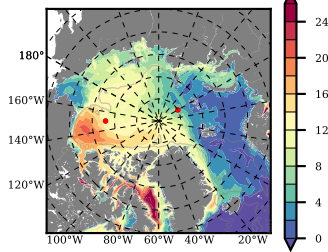

BCTGR273ERA5AO1SC1 mean FWC (m) over 2003

Mean FWC (m) from BG Obs Sys. (Proshutinsky et al. GRL2018) over year 2003

Mean FWC (m) from Init State

BCTGR273ERA5AO1SC1 mean SSH anomaly

Mean DOT from Armitage et al. 2017 2003