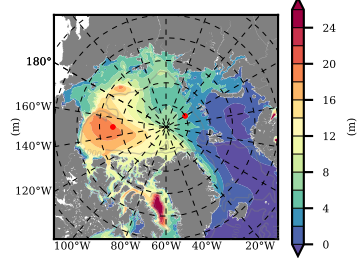

BCTGR273ERA5AO1SC1 mean FWC (m) over 2004

Mean FWC (m) from BG Obs Sys. (Proshutinsky et al. GRL2018) over year 2004

Mean FWC (m) from Init State

BCTGR273ERA5AO1SC1 mean SSH anomaly

Mean DOT from Armitage et al. 2017 2004