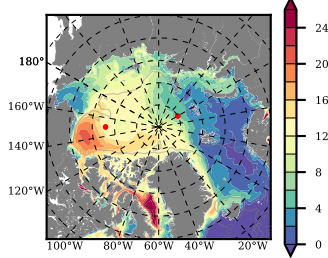

BCTGR273ERA5AO1SC1 mean FWC (m) over 2004

Mean FWC (m) from BG Obs Sys. (Proshutinsky et al. GRL2018) over year 2004

Mean FWC (m) from Init State

BCTGR273ERA5AO1SC1 mean SSH anomaly

Mean DOT from Armitage et al. 2017 2004