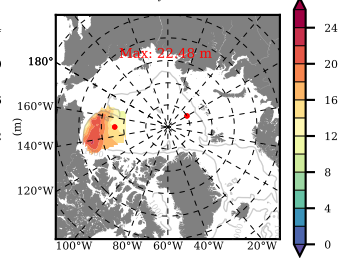

BCTGR273ERA5AO1SC1 mean FWC (m) over 2004

Mean FWC (m) from BG Obs Sys. (Proshutinsky et al. GRL2018) over year 2004

Mean FWC (m) from Init State

BCTGR273ERA5AO1SC1 mean SSH anomaly

Mean DOT from Armitage et al. 2017 2004