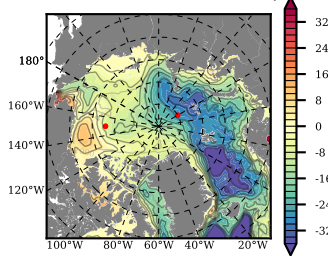

BCTGR273ERA5AO1SC1 mean FWC (m) over 2004

Mean FWC (m) from BG Obs Sys. (Proshutinsky et al. GRL2018) over year 2004

Mean FWC (m) from Init State

BCTGR273ERA5AO1SC1 mean SSH anomaly

Mean DOT from Armitage et al. 2017 2004