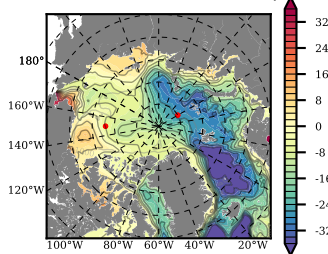

BCTGR273ERA5AO1SC1 mean FWC (m) over 2005

Mean FWC (m) from BG Obs Sys. (Proshutinsky et al. GRL2018) over year 2005

Mean FWC (m) from Init State

BCTGR273ERA5AO1SC1 mean SSH anomaly

Mean DOT from Armitage et al. 2017 2005