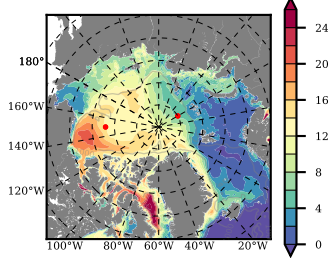

BCTGR273ERA5AO1SC1 mean FWC (m) over 2005

Mean FWC (m) from BG Obs Sys. (Proshutinsky et al. GRL2018) over year 2005

Mean FWC (m) from Init State

BCTGR273ERA5AO1SC1 mean SSH anomaly

Mean DOT from Armitage et al. 2017 2005