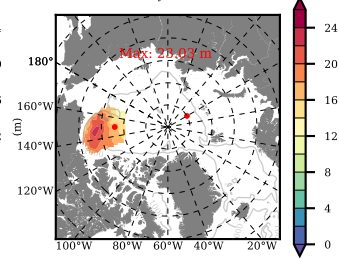

BCTGR273ERA5AO1SC1 mean FWC (m) over 2005

Mean FWC (m) from BG Obs Sys. (Proshutinsky et al. GRL2018) over year 2005

Mean FWC (m) from Init State

BCTGR273ERA5AO1SC1 mean SSH anomaly

Mean DOT from Armitage et al. 2017 2005