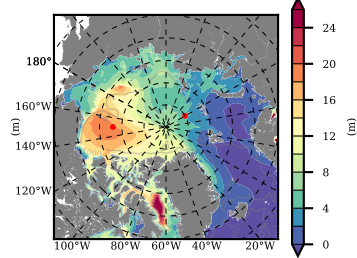

BCTGR273ERA5AO1SC1 mean FWC (m) over 2005

Mean FWC (m) from BG Obs Sys. (Proshutinsky et al. GRL2018) over year 2005

Mean FWC (m) from Init State

BCTGR273ERA5AO1SC1 mean SSH anomaly

Mean DOT from Armitage et al. 2017 2005