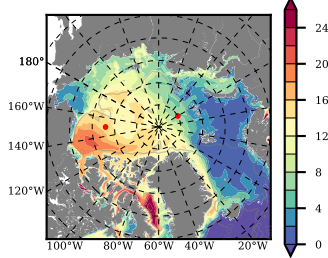

BCTGR273ERA5AO1SC1 mean FWC (m) over 2006

Mean FWC (m) from BG Obs Sys. (Proshutinsky et al. GRL2018) over year 2006

Mean FWC (m) from Init State

BCTGR273ERA5AO1SC1 mean SSH anomaly

Mean DOT from Armitage et al. 2017 2006