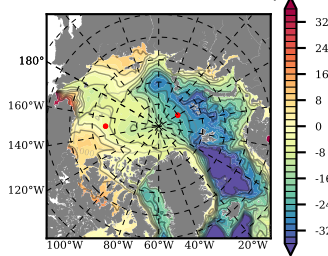

BCTGR273ERA5AO1SC1 mean FWC (m) over 2006

Mean FWC (m) from BG Obs Sys. (Proshutinsky et al. GRL2018) over year 2006

Mean FWC (m) from Init State

BCTGR273ERA5AO1SC1 mean SSH anomaly

Mean DOT from Armitage et al. 2017 2006