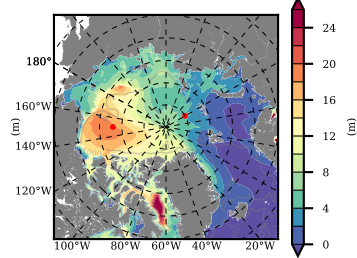

BCTGR273ERA5AO1SC1 mean FWC (m) over 2006

Mean FWC (m) from BG Obs Sys. (Proshutinsky et al. GRL2018) over year 2006

Mean FWC (m) from Init State

BCTGR273ERA5AO1SC1 mean SSH anomaly

Mean DOT from Armitage et al. 2017 2006