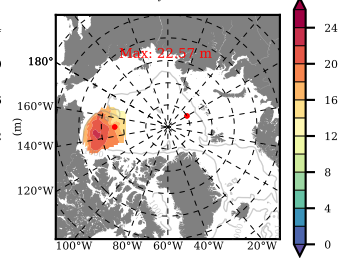

BCTGR273ERA5AO1SC1 mean FWC (m) over 2006

Mean FWC (m) from BG Obs Sys. (Proshutinsky et al. GRL2018) over year 2006

Mean FWC (m) from Init State

BCTGR273ERA5AO1SC1 mean SSH anomaly

Mean DOT from Armitage et al. 2017 2006