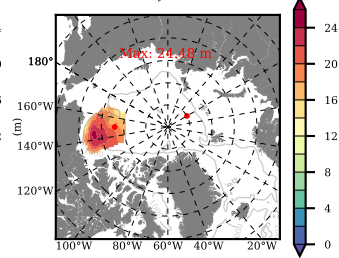

BCTGR273ERA5AO1SC1 mean FWC (m) over 2007

Mean FWC (m) from BG Obs Sys. (Proshutinsky et al. GRL2018) over year 2007

Mean FWC (m) from Init State

BCTGR273ERA5AO1SC1 mean SSH anomaly

Mean DOT from Armitage et al. 2017 2007