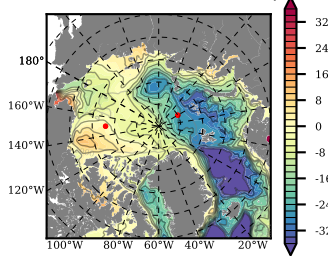

BCTGR273ERA5AO1SC1 mean FWC (m) over 2007

Mean FWC (m) from BG Obs Sys. (Proshutinsky et al. GRL2018) over year 2007

Mean FWC (m) from Init State

BCTGR273ERA5AO1SC1 mean SSH anomaly

Mean DOT from Armitage et al. 2017 2007