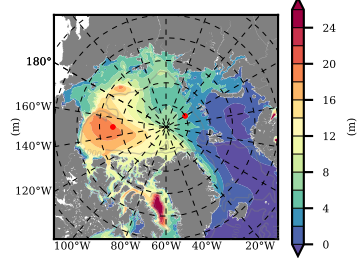

BCTGR273ERA5AO1SC1 mean FWC (m) over 2007

Mean FWC (m) from BG Obs Sys. (Proshutinsky et al. GRL2018) over year 2007

Mean FWC (m) from Init State

BCTGR273ERA5AO1SC1 mean SSH anomaly

Mean DOT from Armitage et al. 2017 2007