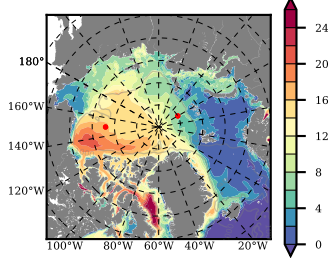

BCTGR273ERA5AO1SC1 mean FWC (m) over 2007

Mean FWC (m) from BG Obs Sys. (Proshutinsky et al. GRL2018) over year 2007

Mean FWC (m) from Init State

BCTGR273ERA5AO1SC1 mean SSH anomaly

Mean DOT from Armitage et al. 2017 2007