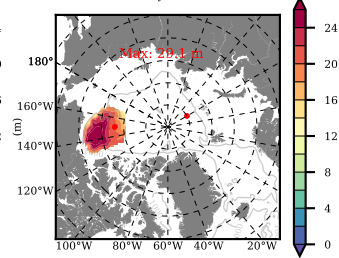

BCTGR273ERA5AO1SC1 mean FWC (m) over 2008

Mean FWC (m) from BG Obs Sys. (Proshutinsky et al. GRL2018) over year 2008

Mean FWC (m) from Init State

BCTGR273ERA5AO1SC1 mean SSH anomaly

Mean DOT from Armitage et al. 2017 2008