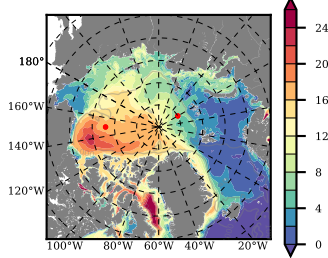

BCTGR273ERA5AO1SC1 mean FWC (m) over 2008

Mean FWC (m) from BG Obs Sys. (Proshutinsky et al. GRL2018) over year 2008

Mean FWC (m) from Init State

BCTGR273ERA5AO1SC1 mean SSH anomaly

Mean DOT from Armitage et al. 2017 2008