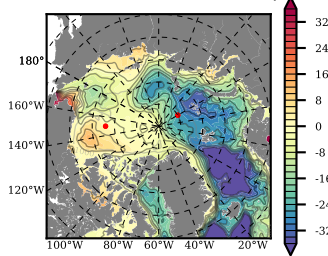

BCTGR273ERA5AO1SC1 mean FWC (m) over 2008

Mean FWC (m) from BG Obs Sys. (Proshutinsky et al. GRL2018) over year 2008

Mean FWC (m) from Init State

BCTGR273ERA5AO1SC1 mean SSH anomaly

Mean DOT from Armitage et al. 2017 2008