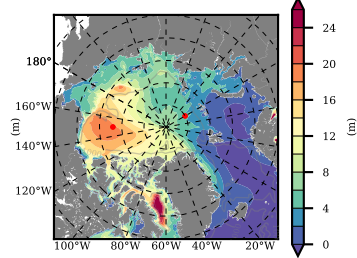

BCTGR273ERA5AO1SC1 mean FWC (m) over 2008

Mean FWC (m) from BG Obs Sys. (Proshutinsky et al. GRL2018) over year 2008

Mean FWC (m) from Init State

BCTGR273ERA5AO1SC1 mean SSH anomaly

Mean DOT from Armitage et al. 2017 2008