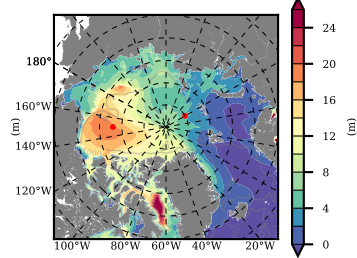

BCTGR273ERA5AO1SC1 mean FWC (m) over 2009

Mean FWC (m) from BG Obs Sys. (Proshutinsky et al. GRL2018) over year 2009

Mean FWC (m) from Init State

BCTGR273ERA5AO1SC1 mean SSH anomaly

Mean DOT from Armitage et al. 2017 2009