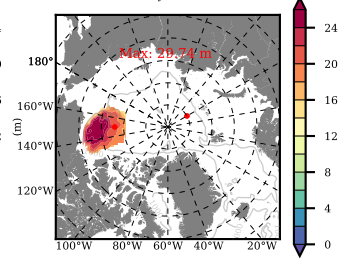

BCTGR273ERA5AO1SC1 mean FWC (m) over 2009

Mean FWC (m) from BG Obs Sys. (Proshutinsky et al. GRL2018) over year 2009

Mean FWC (m) from Init State

BCTGR273ERA5AO1SC1 mean SSH anomaly

Mean DOT from Armitage et al. 2017 2009