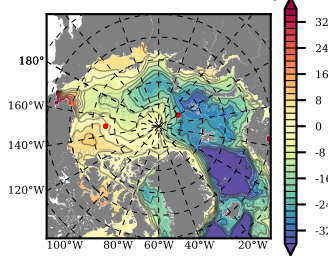

BCTGR273ERA5AO1SC1 mean FWC (m) over 2009

Mean FWC (m) from BG Obs Sys. (Proshutinsky et al. GRL2018) over year 2009

Mean FWC (m) from Init State

BCTGR273ERA5AO1SC1 mean SSH anomaly

Mean DOT from Armitage et al. 2017 2009