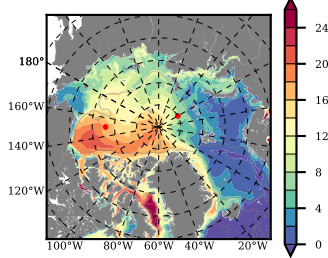

BCTGR273ERA5AO1SC1 mean FWC (m) over 2009

Mean FWC (m) from BG Obs Sys. (Proshutinsky et al. GRL2018) over year 2009

Mean FWC (m) from Init State

BCTGR273ERA5AO1SC1 mean SSH anomaly

Mean DOT from Armitage et al. 2017 2009