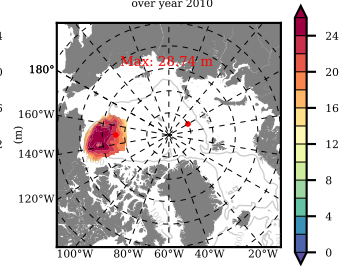

BCTGR273ERA5AO1SC1 mean FWC (m) over 2010

Mean FWC (m) from BG Obs Sys. (Proshutinsky et al. GRL2018) over year 2010

Mean FWC (m) from Init State

BCTGR273ERA5AO1SC1 mean SSH anomaly

Mean DOT from Armitage et al. 2017 2010