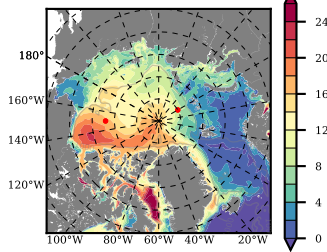

BCTGR273ERA5AO1SC1 mean FWC (m) over 2010

Mean FWC (m) from BG Obs Sys. (Proshutinsky et al. GRL2018) over year 2010

Mean FWC (m) from Init State

BCTGR273ERA5AO1SC1 mean SSH anomaly

Mean DOT from Armitage et al. 2017 2010