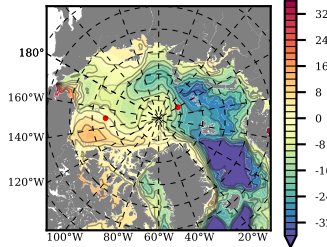

BCTGR273ERA5AO1SC1 mean FWC (m) over 2010

Mean FWC (m) from BG Obs Sys. (Proshutinsky et al. GRL2018) over year 2010

Mean FWC (m) from Init State

BCTGR273ERA5AO1SC1 mean SSH anomaly

Mean DOT from Armitage et al. 2017 2010