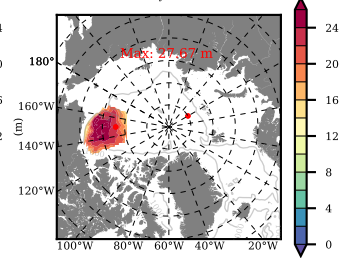

BCTGR273ERA5AO1SC1 mean FWC (m) over 2011

Mean FWC (m) from BG Obs Sys. (Proshutinsky et al. GRL2018) over year 2011

Mean FWC (m) from Init State

BCTGR273ERA5AO1SC1 mean SSH anomaly

Mean DOT from Armitage et al. 2017