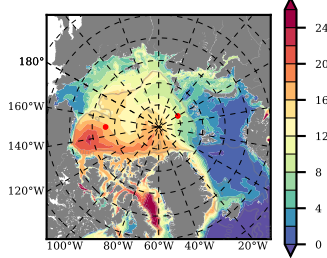

BCTGR273ERA5AO1SC1 mean FWC (m) over 2011

Mean FWC (m) from BG Obs Sys. (Proshutinsky et al. GRL2018) over year 2011

Mean FWC (m) from Init State

BCTGR273ERA5AO1SC1 mean SSH anomaly

Mean DOT from Armitage et al. 2017