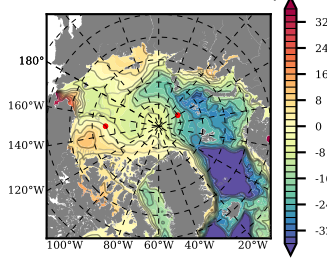

BCTGR273ERA5AO1SC1 mean FWC (m) over 2011

Mean FWC (m) from BG Obs Sys. (Proshutinsky et al. GRL2018) over year 2011

Mean FWC (m) from Init State

BCTGR273ERA5AO1SC1 mean SSH anomaly

Mean DOT from Armitage et al. 2017