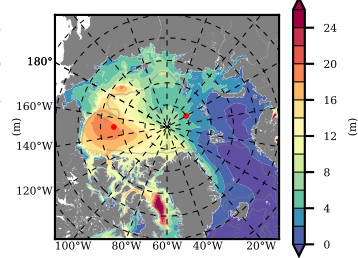

BCTGR273ERA5AO1SC1 mean FWC (m) over 2011

Mean FWC (m) from BG Obs Sys. (Proshutinsky et al. GRL2018) over year 2011

Mean FWC (m) from Init State

BCTGR273ERA5AO1SC1 mean SSH anomaly

Mean DOT from Armitage et al. 2017