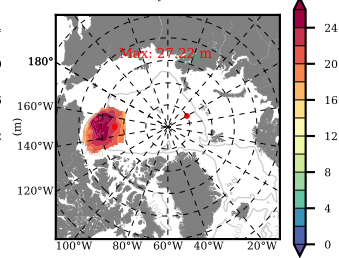

BCTGR273ERA5AO1SC1 mean FWC (m) over 2012

Mean FWC (m) from BG Obs Sys. (Proshutinsky et al. GRL2018) over year 2012

Mean FWC (m) from Init State

BCTGR273ERA5AO1SC1 mean SSH anomaly

Mean DOT from Armitage et al. 2017 2012