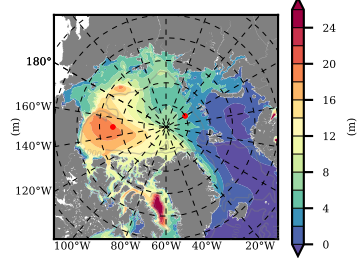

BCTGR273ERA5AO1SC1 mean FWC (m) over 2012

Mean FWC (m) from BG Obs Sys. (Proshutinsky et al. GRL2018) over year 2012

Mean FWC (m) from Init State

BCTGR273ERA5AO1SC1 mean SSH anomaly

Mean DOT from Armitage et al. 2017 2012