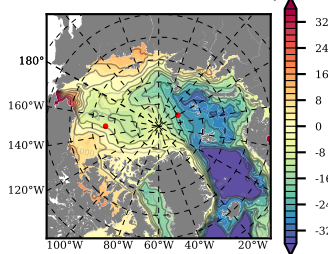

BCTGR273ERA5AO1SC1 mean FWC (m) over 2012

Mean FWC (m) from BG Obs Sys. (Proshutinsky et al. GRL2018) over year 2012

Mean FWC (m) from Init State

BCTGR273ERA5AO1SC1 mean SSH anomaly

Mean DOT from Armitage et al. 2017 2012