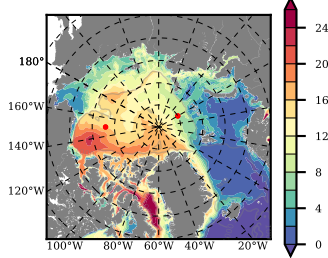

BCTGR273ERA5AO1SC1 mean FWC (m) over 2012

Mean FWC (m) from BG Obs Sys. (Proshutinsky et al. GRL2018) over year 2012

Mean FWC (m) from Init State

BCTGR273ERA5AO1SC1 mean SSH anomaly

Mean DOT from Armitage et al. 2017 2012