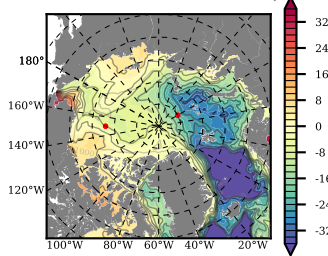

BCTGR273ERA5AO1SC1 mean FWC (m) over 2013

Mean FWC (m) from BG Obs Sys. (Proshutinsky et al. GRL2018) over year 2013

Mean FWC (m) from Init State

BCTGR273ERA5AO1SC1 mean SSH anomaly

Mean DOT from Armitage et al. 2013