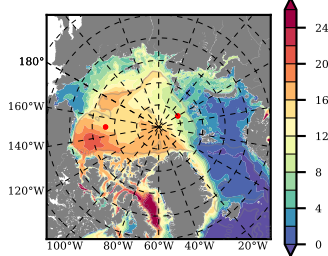

BCTGR273ERA5AO1SC1 mean FWC (m) over 2013

Mean FWC (m) from BG Obs Sys. (Proshutinsky et al. GRL2018) over year 2013

Mean FWC (m) from Init State

BCTGR273ERA5AO1SC1 mean SSH anomaly

Mean DOT from Armitage et al. 2013