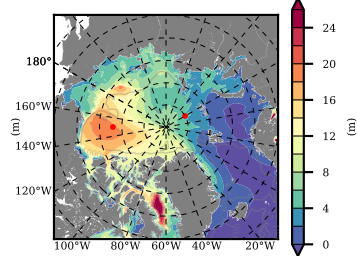

BCTGR273ERA5AO1SC1 mean FWC (m) over 2013

Mean FWC (m) from BG Obs Sys. (Proshutinsky et al. GRL2018) over year 2013

Mean FWC (m) from Init State

BCTGR273ERA5AO1SC1 mean SSH anomaly

Mean DOT from Armitage et al. 2013