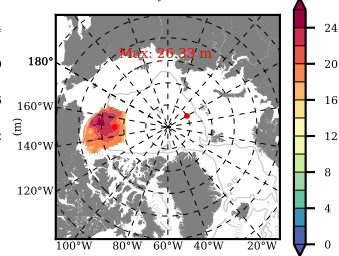

BCTGR273ERA5AO1SC1 mean FWC (m) over 2013

Mean FWC (m) from BG Obs Sys. (Proshutinsky et al. GRL2018) over year 2013

Mean FWC (m) from Init State

BCTGR273ERA5AO1SC1 mean SSH anomaly

Mean DOT from Armitage et al. 2013