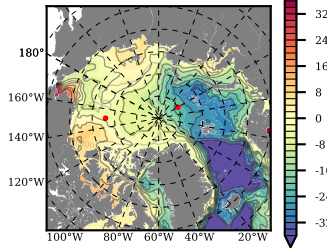

BCTGR273ERA5AO1SC1 mean FWC (m) over 2014

Mean FWC (m) from BG Obs Sys. (Proshutinsky et al. GRL2018) over year 2014

Mean FWC (m) from Init State

BCTGR273ERA5AO1SC1 mean SSH anomaly

Mean DOT from Armitage et al. 2014