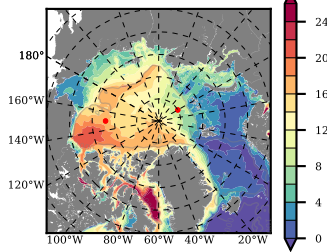

BCTGR273ERA5AO1SC1 mean FWC (m) over 2014

Mean FWC (m) from BG Obs Sys. (Proshutinsky et al. GRL2018) over year 2014

Mean FWC (m) from Init State

BCTGR273ERA5AO1SC1 mean SSH anomaly

Mean DOT from Armitage et al. 2014