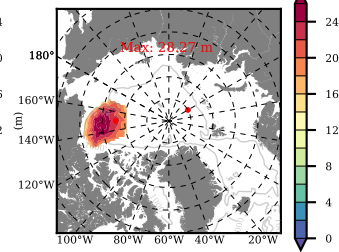

BCTGR273ERA5AO1SC1 mean FWC (m) over 2014

Mean FWC (m) from BG Obs Sys. (Proshutinsky et al. GRL2018) over year 2014

Mean FWC (m) from Init State

BCTGR273ERA5AO1SC1 mean SSH anomaly

Mean DOT from Armitage et al. 2014