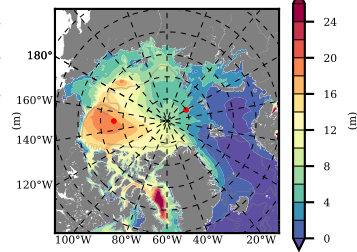

BCTGR273ERA5AO1SC1 mean FWC (m) over 2014

Mean FWC (m) from BG Obs Sys. (Proshutinsky et al. GRL2018) over year 2014

Mean FWC (m) from Init State

BCTGR273ERA5AO1SC1 mean SSH anomaly

Mean DOT from Armitage et al. 2014