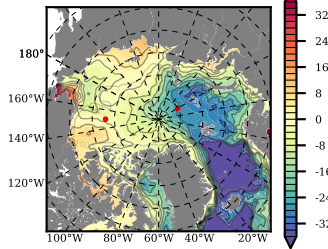

BCTGR273ERA5AO1SC1 mean FWC (m) over 2015

Mean FWC (m) from BG Obs Sys. (Proshutinsky et al. GRL2018) over year 2015

Mean FWC (m) from Init State

BCTGR273ERA5AO1SC1 mean SSH anomaly

Mean DOT from Armitage et al. 2017 2003-2014