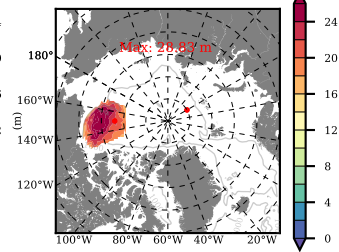

BCTGR273ERA5AO1SC1 mean FWC (m) over 2015

Mean FWC (m) from BG Obs Sys. (Proshutinsky et al. GRL2018) over year 2015

Mean FWC (m) from Init State

BCTGR273ERA5AO1SC1 mean SSH anomaly

Mean DOT from Armitage et al. 2017 2003-2014