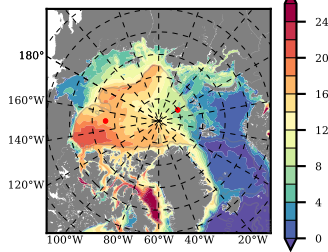

BCTGR273ERA5AO1SC1 mean FWC (m) over 2015

Mean FWC (m) from BG Obs Sys. (Proshutinsky et al. GRL2018) over year 2015

Mean FWC (m) from Init State

BCTGR273ERA5AO1SC1 mean SSH anomaly

Mean DOT from Armitage et al. 2017 2003-2014