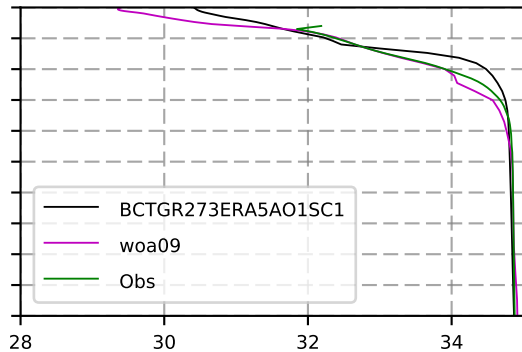

2000 mean temperature
@ moor Arctic B box

2000 mean Salinity
@ moor Arctic B box

@ moor EUR box

@ moor EUR box