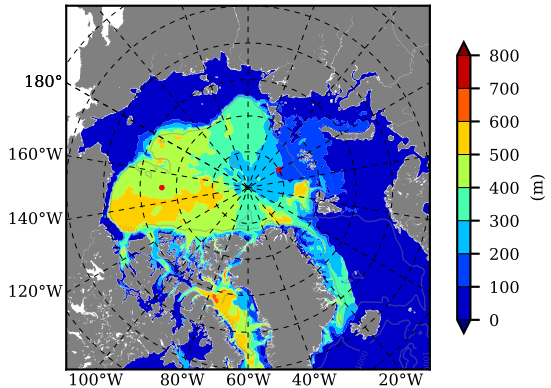

BCTGR273ERA5SC1 AW Max Temp over 1979

AW Max Temp from PHC 3.0

BCTGR273ERA5SC1 AW Max Temp depth

AW Max Temp depth from PHC 3.0