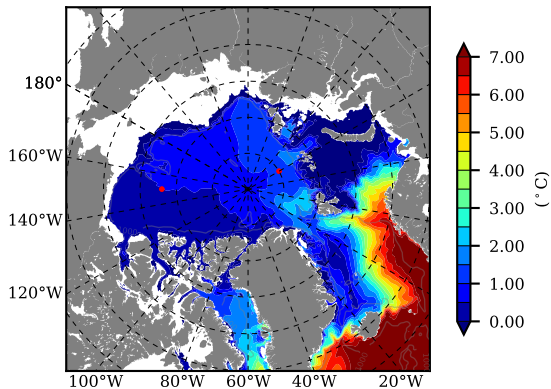

BCTGR273ERA5SC1 AW Max Temp over 1979

AW Max Temp from PHC 3.0

BCTGR273ERA5SC1 AW Max Temp depth

AW Max Temp depth from PHC 3.0