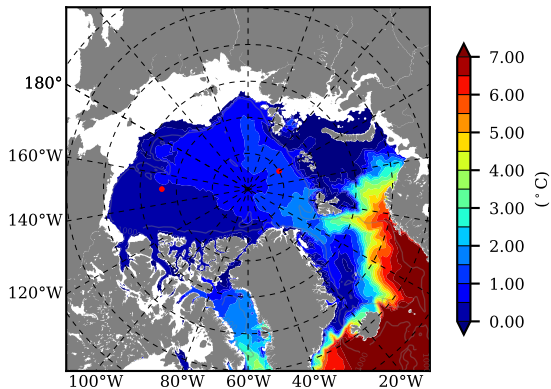

BCTGR273ERA5SC1 AW Max Temp over
1980

AW Max Temp from
PHC 3.0

BCTGR273ERA5SC1 AW Max Temp depth

AW Max Temp depth from
PHC 3.0