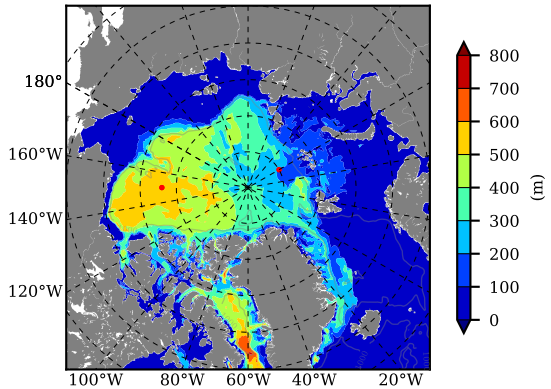

BCTGR273ERA5SC1 AW Max Temp over
1980

AW Max Temp from
PHC 3.0

BCTGR273ERA5SC1 AW Max Temp depth

AW Max Temp depth from
PHC 3.0