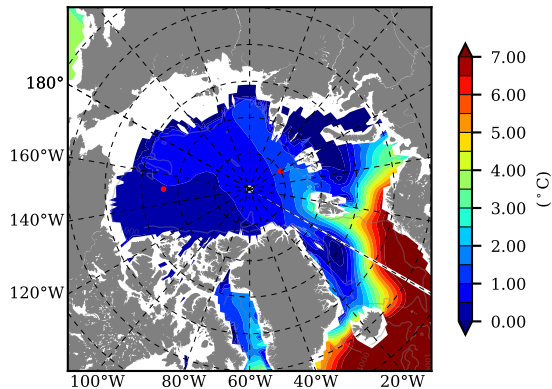

BCTGR273ERA5SC1 AW Max Temp over 1981

AW Max Temp from PHC 3.0

BCTGR273ERA5SC1 AW Max Temp depth

AW Max Temp depth from PHC 3.0