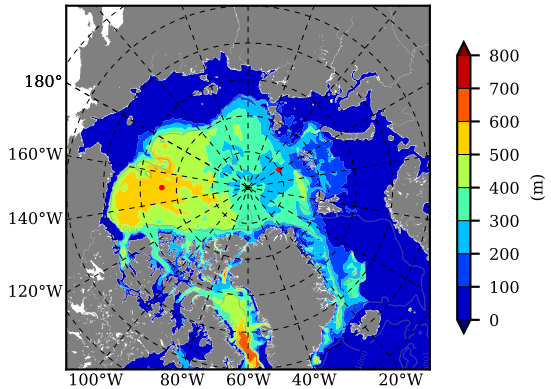

BCTGR273ERA5SC1 AW Max Temp over 1981

AW Max Temp from PHC 3.0

BCTGR273ERA5SC1 AW Max Temp depth

AW Max Temp depth from PHC 3.0