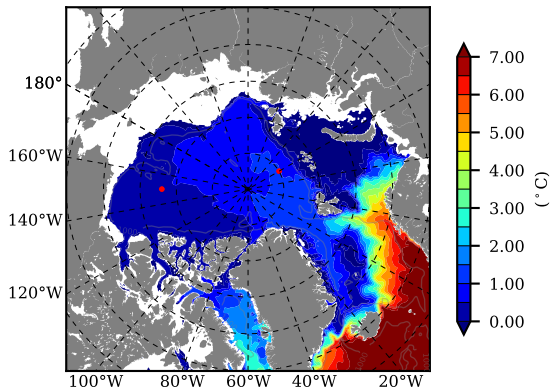

BCTGR273ERA5SC1 AW Max Temp over 1981

AW Max Temp from PHC 3.0

BCTGR273ERA5SC1 AW Max Temp depth

AW Max Temp depth from PHC 3.0