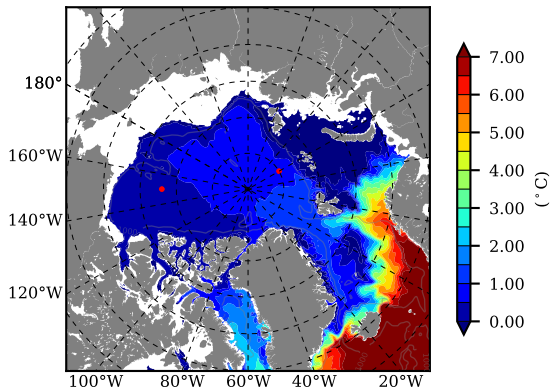

BCTGR273ERA5SC1 AW Max Temp over 1982

AW Max Temp from PHC 3.0

BCTGR273ERA5SC1 AW Max Temp depth

AW Max Temp depth from PHC 3.0