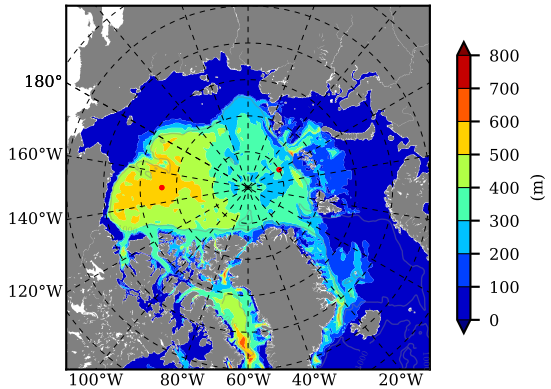

BCTGR273ERA5SC1 AW Max Temp over 1982

AW Max Temp from PHC 3.0

BCTGR273ERA5SC1 AW Max Temp depth

AW Max Temp depth from PHC 3.0