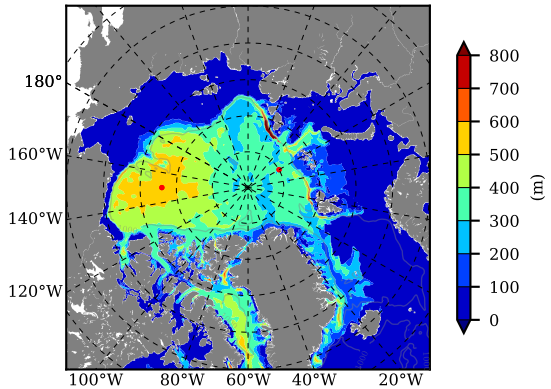

BCTGR273ERA5SC1 AW Max Temp over 1983

AW Max Temp from PHC 3.0

BCTGR273ERA5SC1 AW Max Temp depth

AW Max Temp depth from PHC 3.0