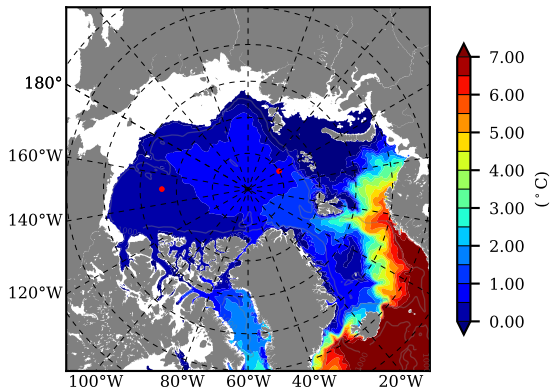

BCTGR273ERA5SC1 AW Max Temp over 1983

AW Max Temp from PHC 3.0

BCTGR273ERA5SC1 AW Max Temp depth

AW Max Temp depth from PHC 3.0