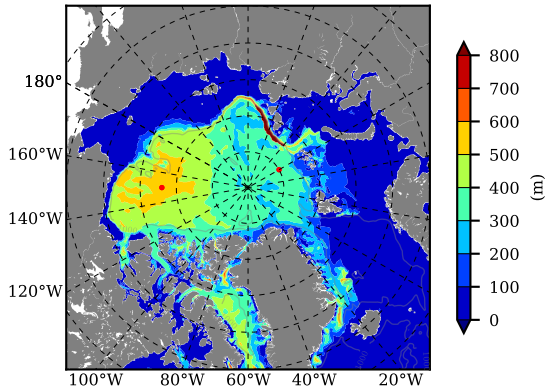

BCTGR273ERA5SC1 AW Max Temp over 1984

AW Max Temp from PHC 3.0

BCTGR273ERA5SC1 AW Max Temp depth

AW Max Temp depth from PHC 3.0