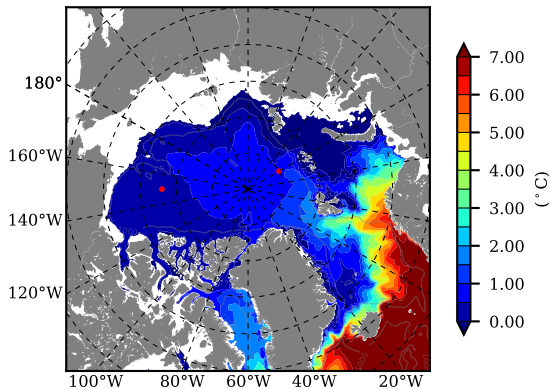

BCTGR273ERA5SC1 AW Max Temp over 1984

AW Max Temp from PHC 3.0

BCTGR273ERA5SC1 AW Max Temp depth

AW Max Temp depth from PHC 3.0