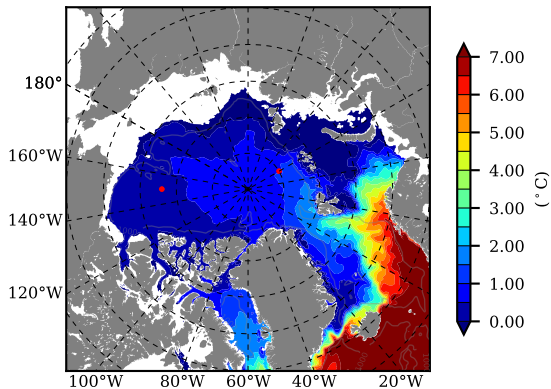

BCTGR273ERA5SC1 AW Max Temp over 1985

AW Max Temp from PHC 3.0

BCTGR273ERA5SC1 AW Max Temp depth

AW Max Temp depth from PHC 3.0