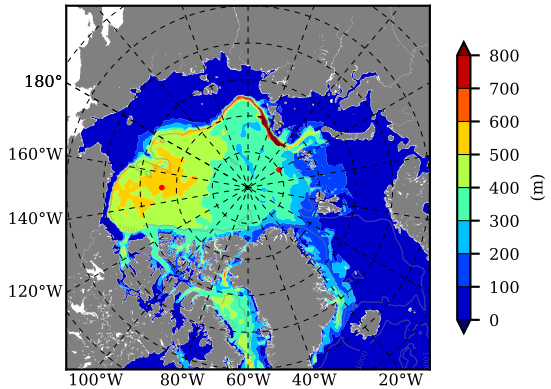

BCTGR273ERA5SC1 AW Max Temp over 1985

AW Max Temp from PHC 3.0

BCTGR273ERA5SC1 AW Max Temp depth

AW Max Temp depth from PHC 3.0