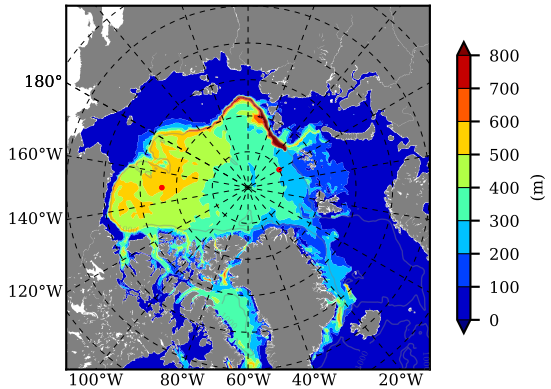

BCTGR273ERA5SC1 AW Max Temp over 1986

AW Max Temp from PHC 3.0

BCTGR273ERA5SC1 AW Max Temp depth

AW Max Temp depth from PHC 3.0