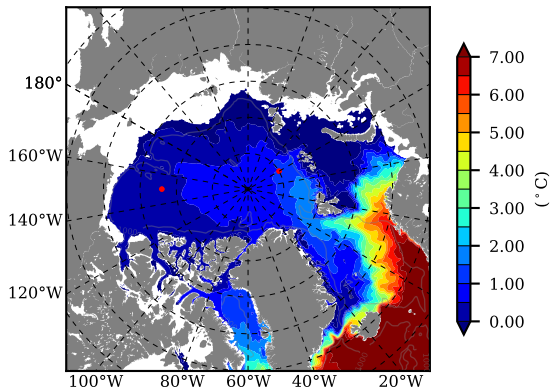

BCTGR273ERA5SC1 AW Max Temp over 1986

AW Max Temp from PHC 3.0

BCTGR273ERA5SC1 AW Max Temp depth

AW Max Temp depth from PHC 3.0