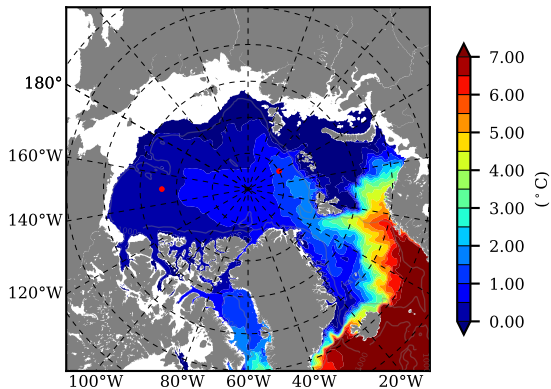

BCTGR273ERA5SC1 AW Max Temp over 1987

AW Max Temp from PHC 3.0

BCTGR273ERA5SC1 AW Max Temp depth

AW Max Temp depth from PHC 3.0