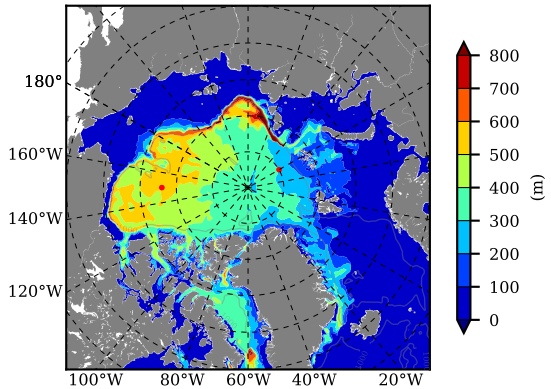

BCTGR273ERA5SC1 AW Max Temp over 1987

AW Max Temp from PHC 3.0

BCTGR273ERA5SC1 AW Max Temp depth

AW Max Temp depth from PHC 3.0