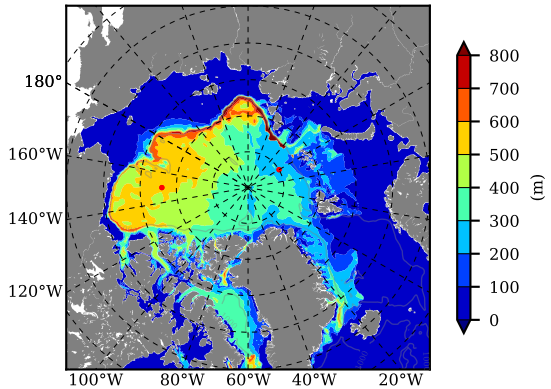

BCTGR273ERA5SC1 AW Max Temp over 1988

AW Max Temp from PHC 3.0

BCTGR273ERA5SC1 AW Max Temp depth

AW Max Temp depth from PHC 3.0