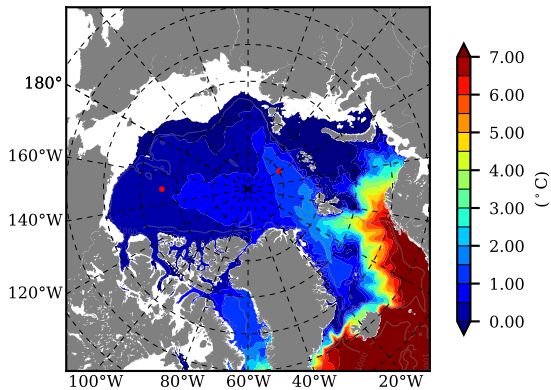

BCTGR273ERA5SC1 AW Max Temp over 1988

AW Max Temp from PHC 3.0

BCTGR273ERA5SC1 AW Max Temp depth

AW Max Temp depth from PHC 3.0