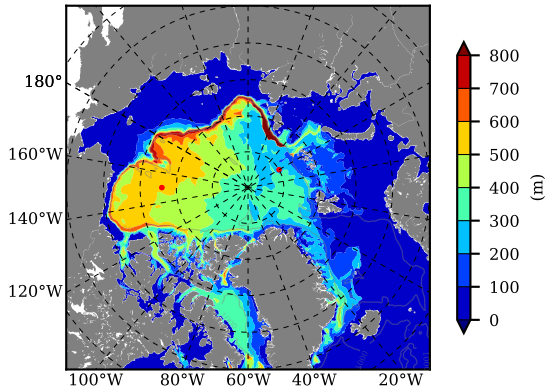

BCTGR273ERA5SC1 AW Max Temp over
1989

AW Max Temp from
PHC 3.0

BCTGR273ERA5SC1 AW Max Temp depth

AW Max Temp depth from
PHC 3.0