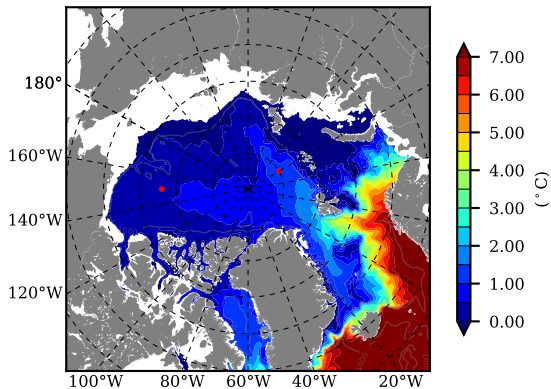

BCTGR273ERA5SC1 AW Max Temp over
1989

AW Max Temp from
PHC 3.0

BCTGR273ERA5SC1 AW Max Temp depth

AW Max Temp depth from
PHC 3.0