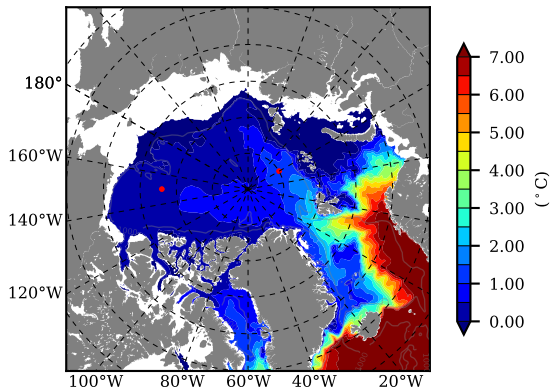

BCTGR273ERA5SC1 AW Max Temp over
1990

AW Max Temp from
PHC 3.0

BCTGR273ERA5SC1 AW Max Temp depth

AW Max Temp depth from
PHC 3.0