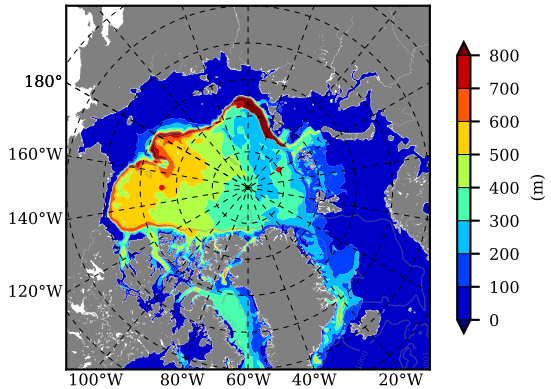

BCTGR273ERA5SC1 AW Max Temp over
1990

AW Max Temp from
PHC 3.0

BCTGR273ERA5SC1 AW Max Temp depth

AW Max Temp depth from
PHC 3.0