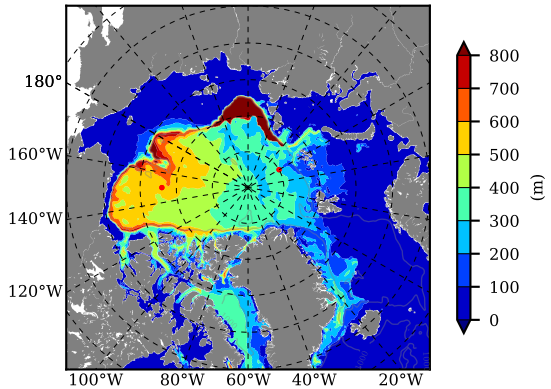

BCTGR273ERA5SC1 AW Max Temp over 1991

AW Max Temp from PHC 3.0

BCTGR273ERA5SC1 AW Max Temp depth

AW Max Temp depth from PHC 3.0