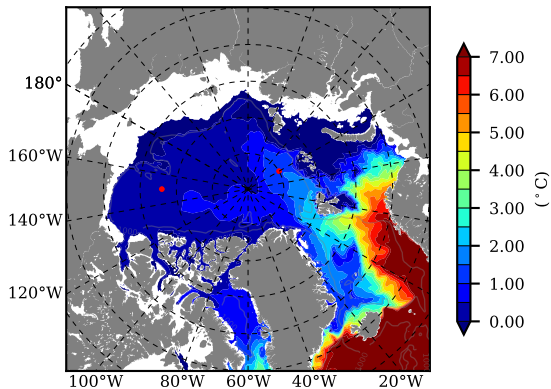

BCTGR273ERA5SC1 AW Max Temp over 1991

AW Max Temp from PHC 3.0

BCTGR273ERA5SC1 AW Max Temp depth

AW Max Temp depth from PHC 3.0