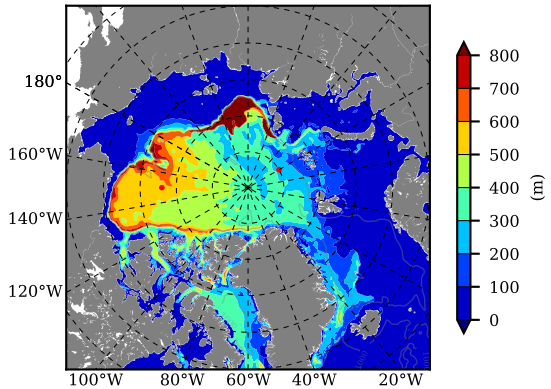

BCTGR273ERA5SC1 AW Max Temp over 1992

AW Max Temp from PHC 3.0

BCTGR273ERA5SC1 AW Max Temp depth

AW Max Temp depth from PHC 3.0