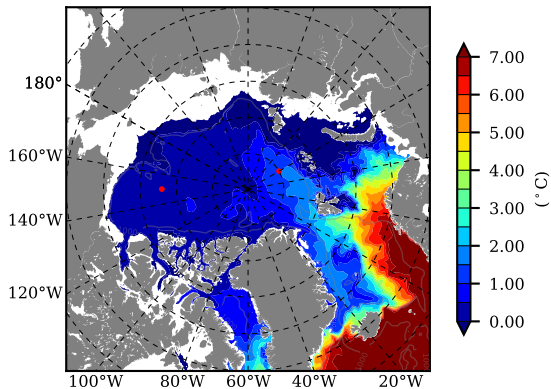

BCTGR273ERA5SC1 AW Max Temp over 1992

AW Max Temp from PHC 3.0

BCTGR273ERA5SC1 AW Max Temp depth

AW Max Temp depth from PHC 3.0