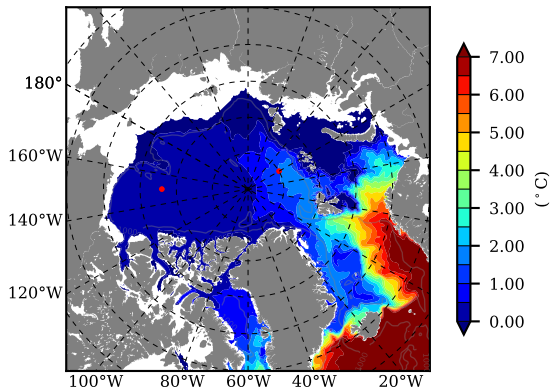

BCTGR273ERA5SC1 AW Max Temp over 1993

AW Max Temp from PHC 3.0

BCTGR273ERA5SC1 AW Max Temp depth

AW Max Temp depth from PHC 3.0