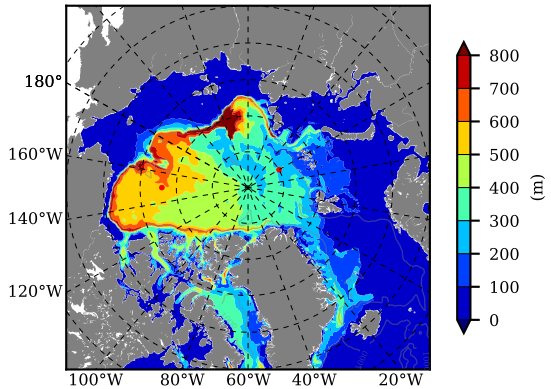

BCTGR273ERA5SC1 AW Max Temp over 1993

AW Max Temp from PHC 3.0

BCTGR273ERA5SC1 AW Max Temp depth

AW Max Temp depth from PHC 3.0