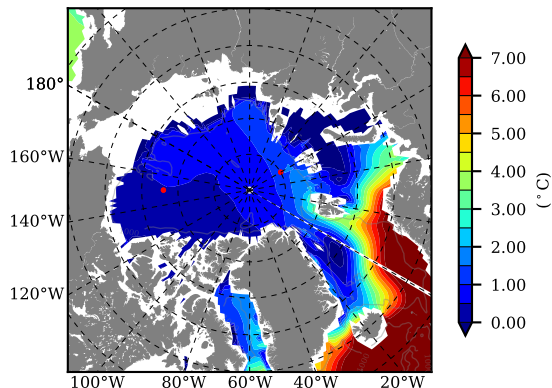

BCTGR273ERA5SC1 AW Max Temp over 1994

AW Max Temp from PHC 3.0

BCTGR273ERA5SC1 AW Max Temp depth

AW Max Temp depth from PHC 3.0