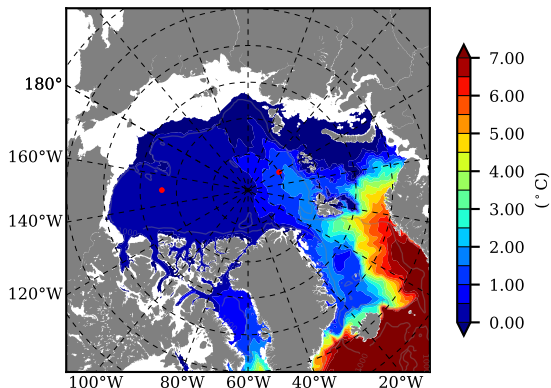

BCTGR273ERA5SC1 AW Max Temp over 1994

AW Max Temp from PHC 3.0

BCTGR273ERA5SC1 AW Max Temp depth

AW Max Temp depth from PHC 3.0