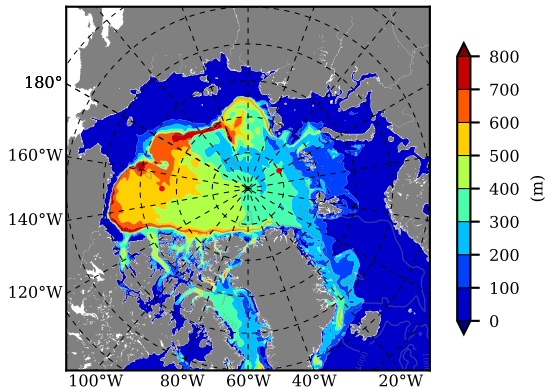

BCTGR273ERA5SC1 AW Max Temp over 1994

AW Max Temp from PHC 3.0

BCTGR273ERA5SC1 AW Max Temp depth

AW Max Temp depth from PHC 3.0