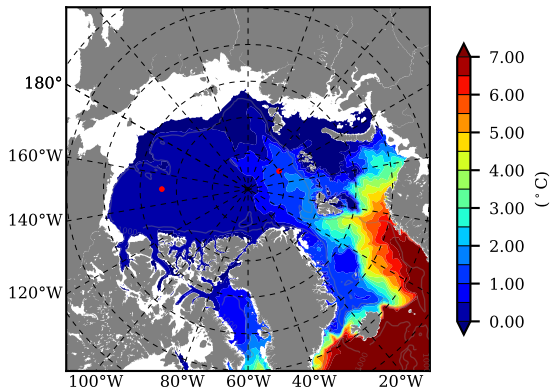

BCTGR273ERA5SC1 AW Max Temp over 1995

AW Max Temp from PHC 3.0

BCTGR273ERA5SC1 AW Max Temp depth

AW Max Temp depth from PHC 3.0