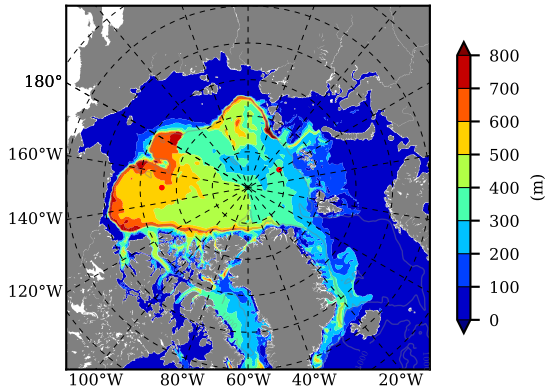

BCTGR273ERA5SC1 AW Max Temp over 1995

AW Max Temp from PHC 3.0

BCTGR273ERA5SC1 AW Max Temp depth

AW Max Temp depth from PHC 3.0