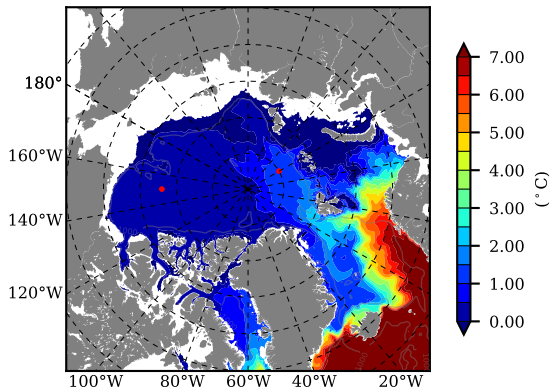

BCTGR273ERA5SC1 AW Max Temp over 1996

AW Max Temp from PHC 3.0

BCTGR273ERA5SC1 AW Max Temp depth

AW Max Temp depth from PHC 3.0