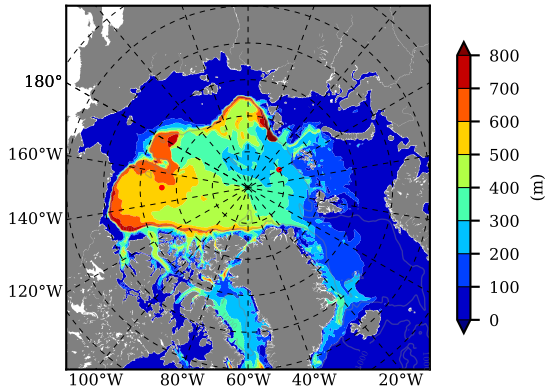

BCTGR273ERA5SC1 AW Max Temp over 1996

AW Max Temp from PHC 3.0

BCTGR273ERA5SC1 AW Max Temp depth

AW Max Temp depth from PHC 3.0