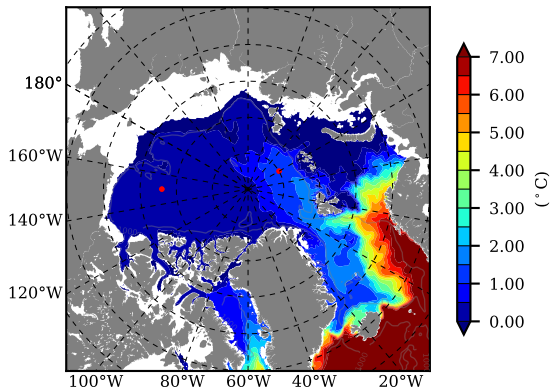

BCTGR273ERA5SC1 AW Max Temp over 1997

AW Max Temp from PHC 3.0

BCTGR273ERA5SC1 AW Max Temp depth

AW Max Temp depth from PHC 3.0