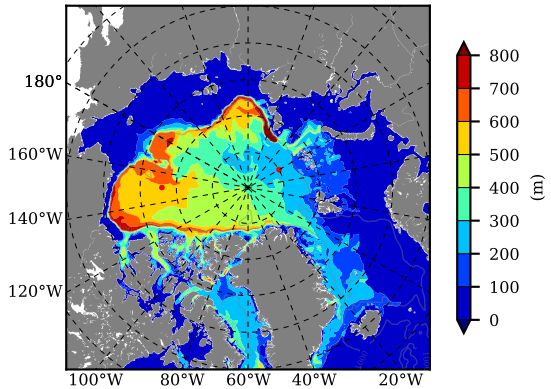

BCTGR273ERA5SC1 AW Max Temp over 1997

AW Max Temp from PHC 3.0

BCTGR273ERA5SC1 AW Max Temp depth

AW Max Temp depth from PHC 3.0