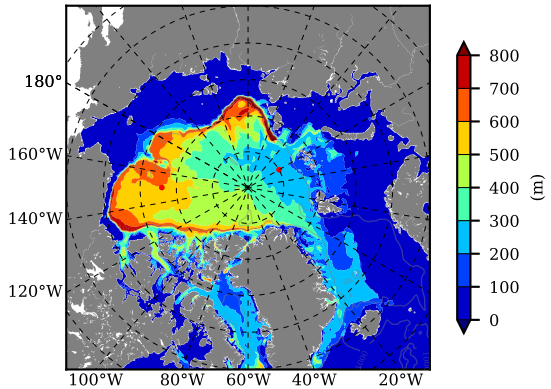

BCTGR273ERA5SC1 AW Max Temp over
1998

AW Max Temp from
PHC 3.0

BCTGR273ERA5SC1 AW Max Temp depth

AW Max Temp depth from
PHC 3.0