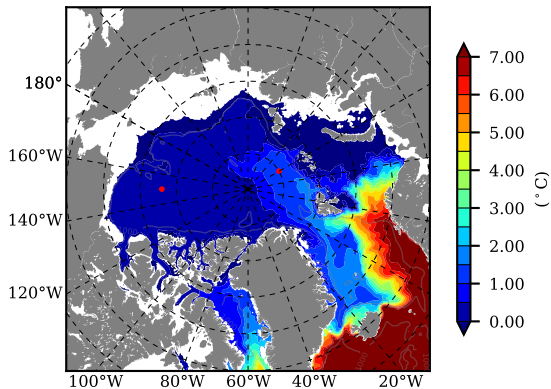

BCTGR273ERA5SC1 AW Max Temp over
1998

AW Max Temp from
PHC 3.0

BCTGR273ERA5SC1 AW Max Temp depth

AW Max Temp depth from
PHC 3.0