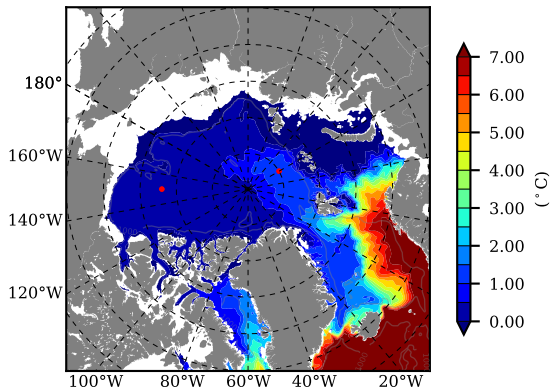

BCTGR273ERA5SC1 AW Max Temp over 1999

AW Max Temp from PHC 3.0

BCTGR273ERA5SC1 AW Max Temp depth

AW Max Temp depth from PHC 3.0