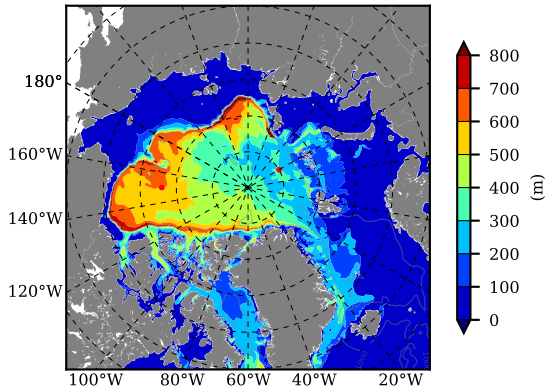

BCTGR273ERA5SC1 AW Max Temp over 1999

AW Max Temp from PHC 3.0

BCTGR273ERA5SC1 AW Max Temp depth

AW Max Temp depth from PHC 3.0