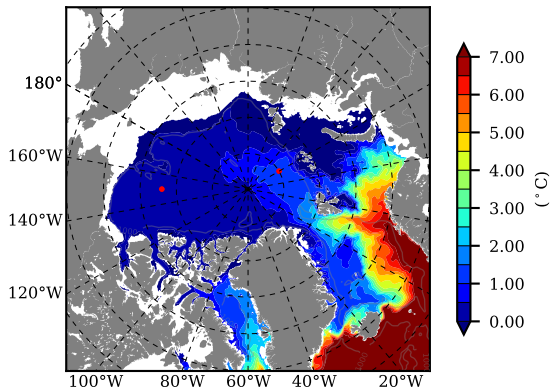

BCTGR273ERA5SC1 AW Max Temp over 2000

AW Max Temp from PHC 3.0

BCTGR273ERA5SC1 AW Max Temp depth

AW Max Temp depth from PHC 3.0