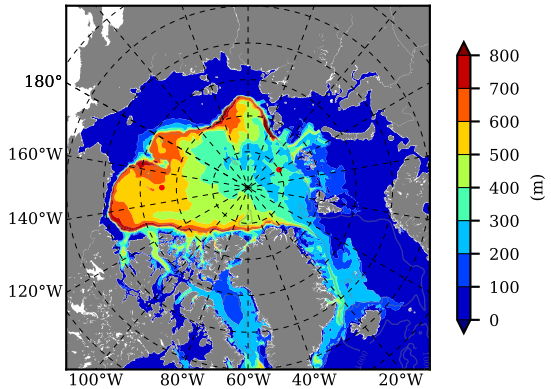

BCTGR273ERA5SC1 AW Max Temp over 2000

AW Max Temp from PHC 3.0

BCTGR273ERA5SC1 AW Max Temp depth

AW Max Temp depth from PHC 3.0