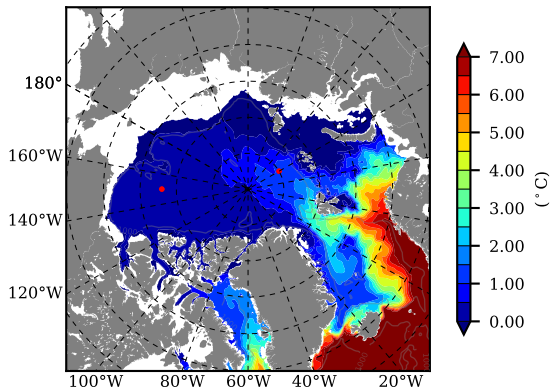

BCTGR273ERA5SC1 AW Max Temp over 2001

AW Max Temp from PHC 3.0

BCTGR273ERA5SC1 AW Max Temp depth

AW Max Temp depth from PHC 3.0