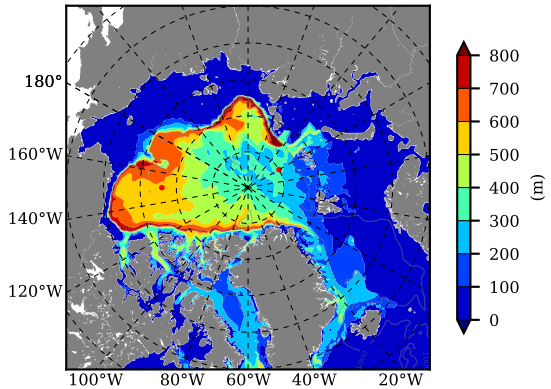

BCTGR273ERA5SC1 AW Max Temp over 2001

AW Max Temp from PHC 3.0

BCTGR273ERA5SC1 AW Max Temp depth

AW Max Temp depth from PHC 3.0