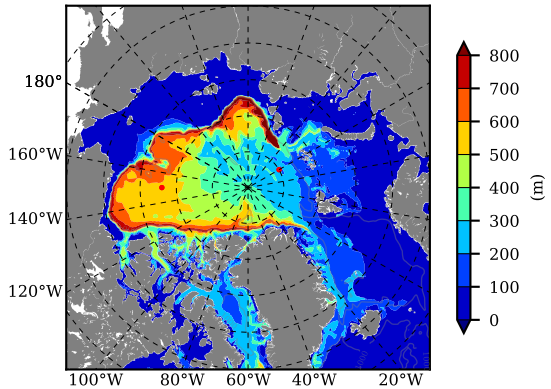

BCTGR273ERA5SC1 AW Max Temp over 2003

AW Max Temp from PHC 3.0

BCTGR273ERA5SC1 AW Max Temp depth

AW Max Temp depth from PHC 3.0