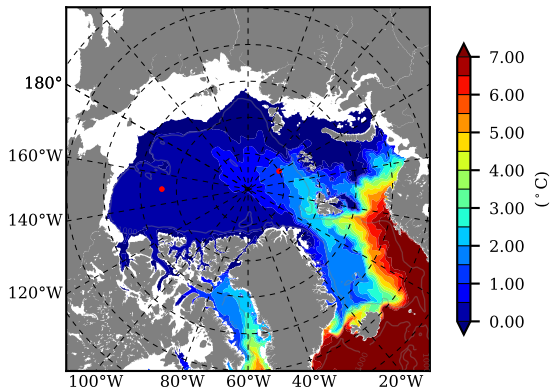

BCTGR273ERA5SC1 AW Max Temp over 2003

AW Max Temp from PHC 3.0

BCTGR273ERA5SC1 AW Max Temp depth

AW Max Temp depth from PHC 3.0