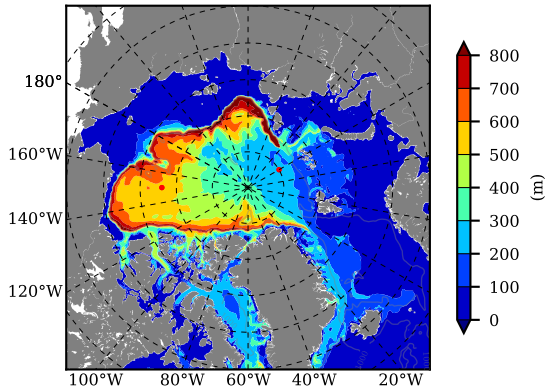

BCTGR273ERA5SC1 AW Max Temp over 2004

AW Max Temp from PHC 3.0

BCTGR273ERA5SC1 AW Max Temp depth

AW Max Temp depth from PHC 3.0