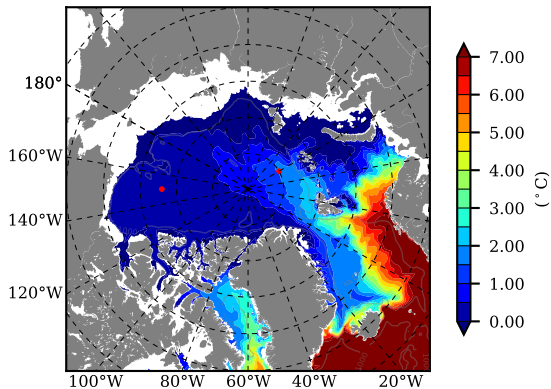

BCTGR273ERA5SC1 AW Max Temp over 2004

AW Max Temp from PHC 3.0

BCTGR273ERA5SC1 AW Max Temp depth

AW Max Temp depth from PHC 3.0