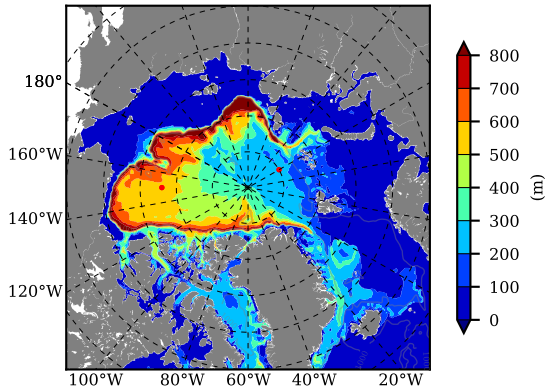

BCTGR273ERA5SC1 AW Max Temp over 2005

AW Max Temp from PHC 3.0

BCTGR273ERA5SC1 AW Max Temp depth

AW Max Temp depth from PHC 3.0