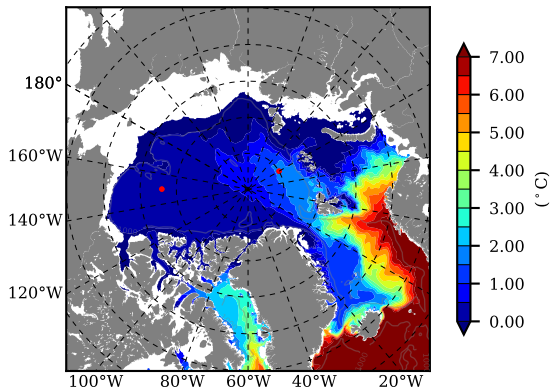

BCTGR273ERA5SC1 AW Max Temp over 2005

AW Max Temp from PHC 3.0

BCTGR273ERA5SC1 AW Max Temp depth

AW Max Temp depth from PHC 3.0