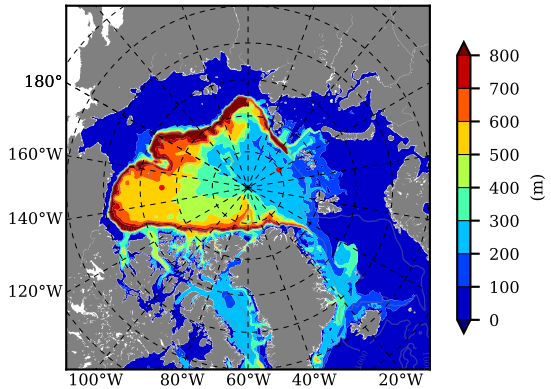

BCTGR273ERA5SC1 AW Max Temp over 2006

AW Max Temp from PHC 3.0

BCTGR273ERA5SC1 AW Max Temp depth

AW Max Temp depth from PHC 3.0