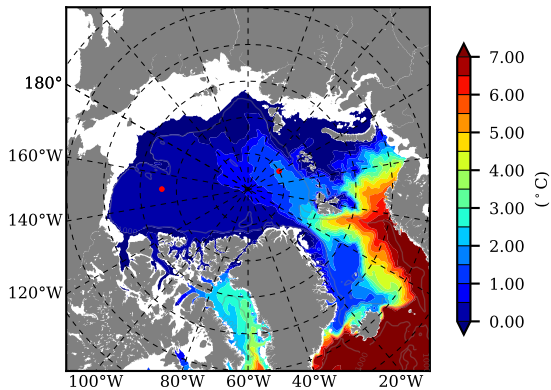

BCTGR273ERA5SC1 AW Max Temp over 2006

AW Max Temp from PHC 3.0

BCTGR273ERA5SC1 AW Max Temp depth

AW Max Temp depth from PHC 3.0